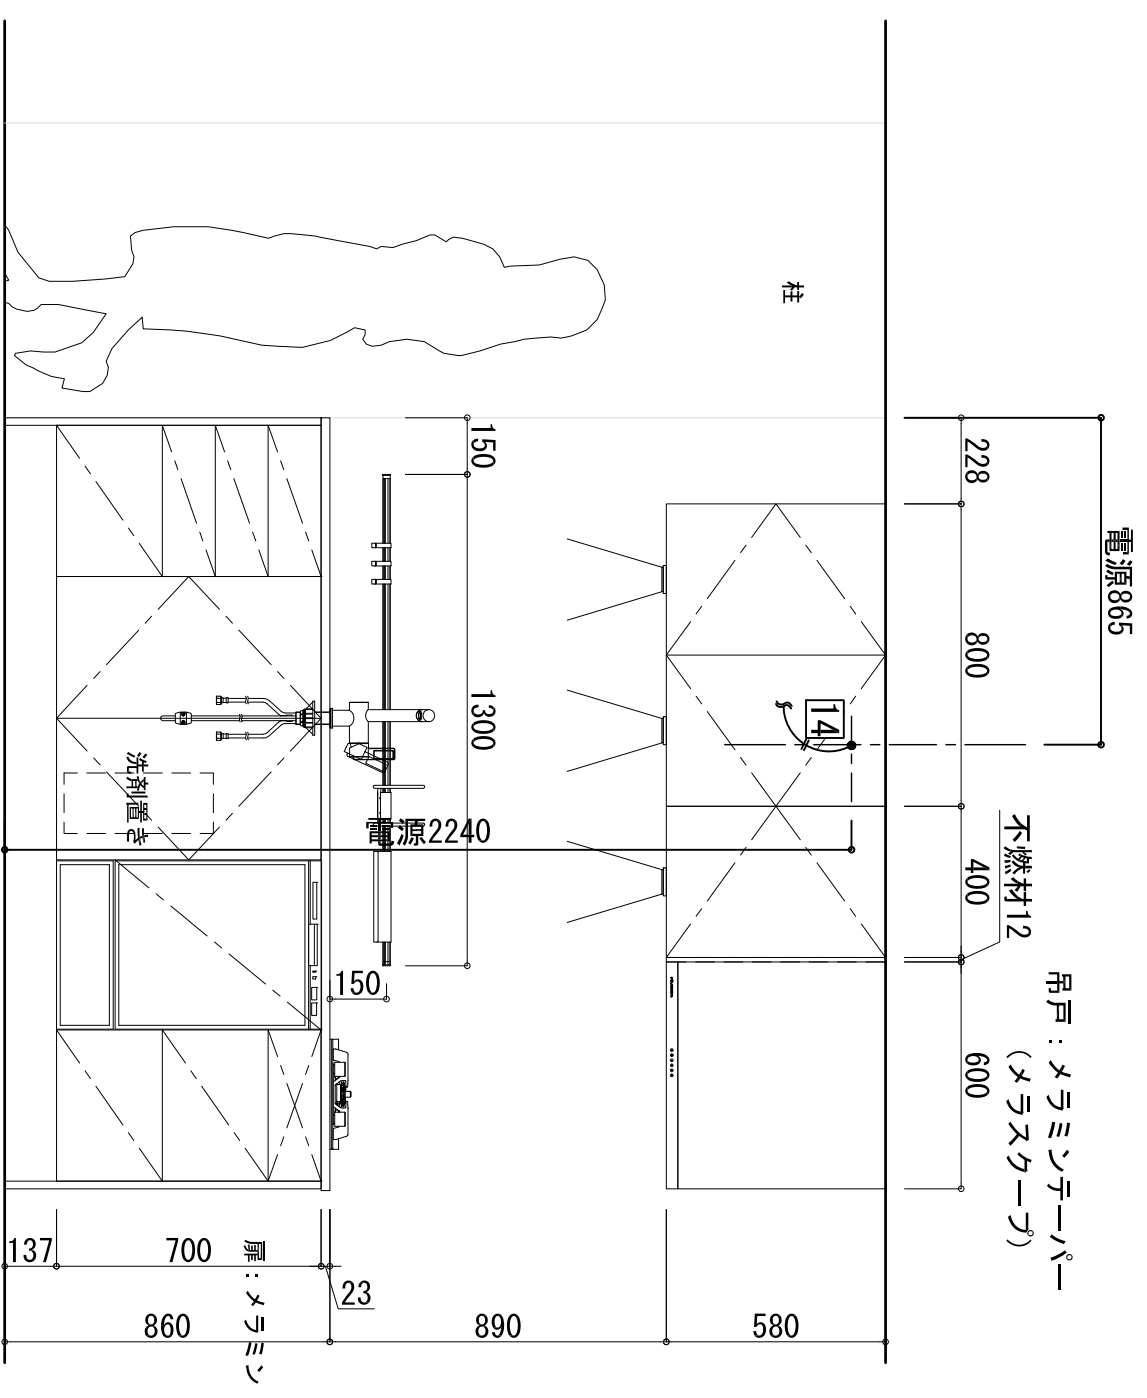

PLAN

ELEVATION

PROJECT TITLE: レイアウト3
 DRAWN BY: yoshida
 DATE: 13.03.22
 SCALE: 1/30